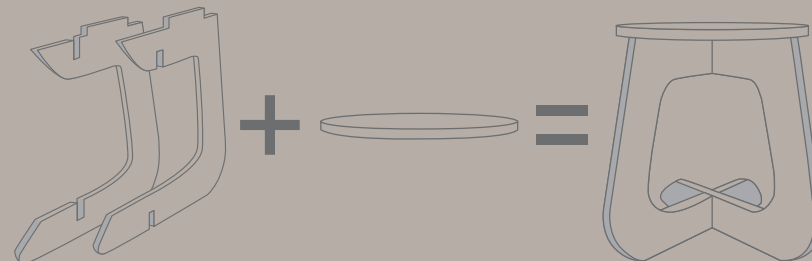

Seat width 36 cm.
Height 46 cm.

PACKING

Width 45 cm / Height 6 cm / Length 45 cm /
Weight / 3,0 kg.

TABUHOME

TABUHOME

DECOTEXT

A PERSONAL TOUCH

At TABUHOME we designed these letters to add a different touch to your space, because we think that any letter can mean something special.