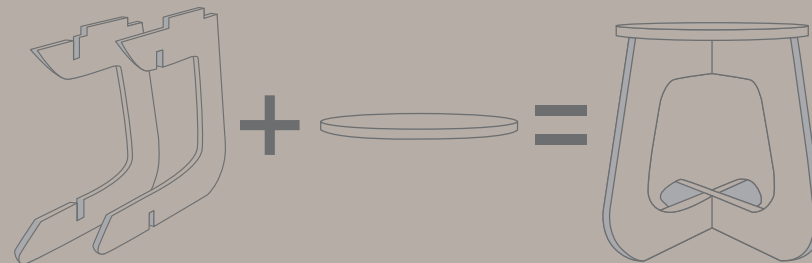

FRAME

19 mm thick Valchromat.
Resistance tested to 100 kg.

DIMENSIONS

Seat width 36 cm.
Height 46 cm.

PACKING

Width 45 cm / Height 6 cm / Length 45 cm /
Weight / 4,0 kg.

TABUHOME

TABUHOME