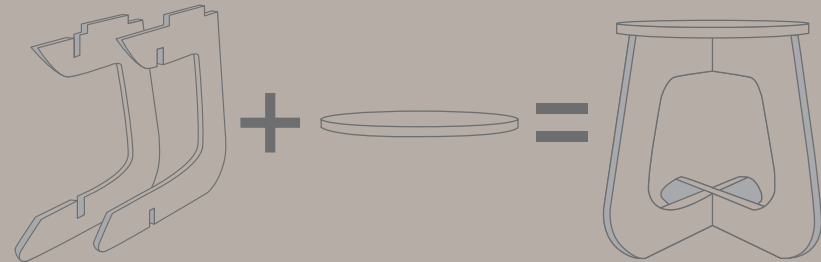

NATURAL WOOD

RESISTANT PAINT

RECYCLABLE

NON TOXIC

NOT FOR CLIMBING

NATURAL FIBRE