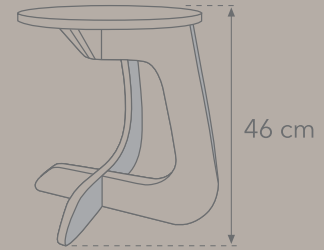

DIMENSIONS

Seat width 36 cm.
Height 46 cm.

PACKING

Width 45 cm / Height 6 cm / Length 45 cm /
Weight / 4,0 kg.

NATURAL WOOD

RESISTANT PAINT

RECYCLABLE

NON TOXIC