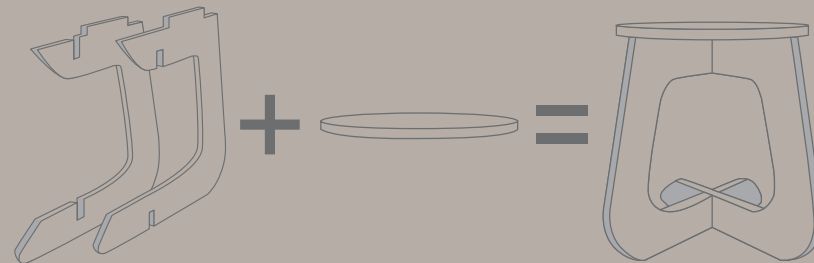

19 mm thick Valchromat.
Resistance tested to 100 kg.

DIMENSIONS

Seat width 36 cm.
Height 46 cm.

PACKING

Width 45 cm / Height 6 cm / Length 45 cm /
Weight / 4,0 kg.

TABUHOME

TABUHOME

TABUHOME