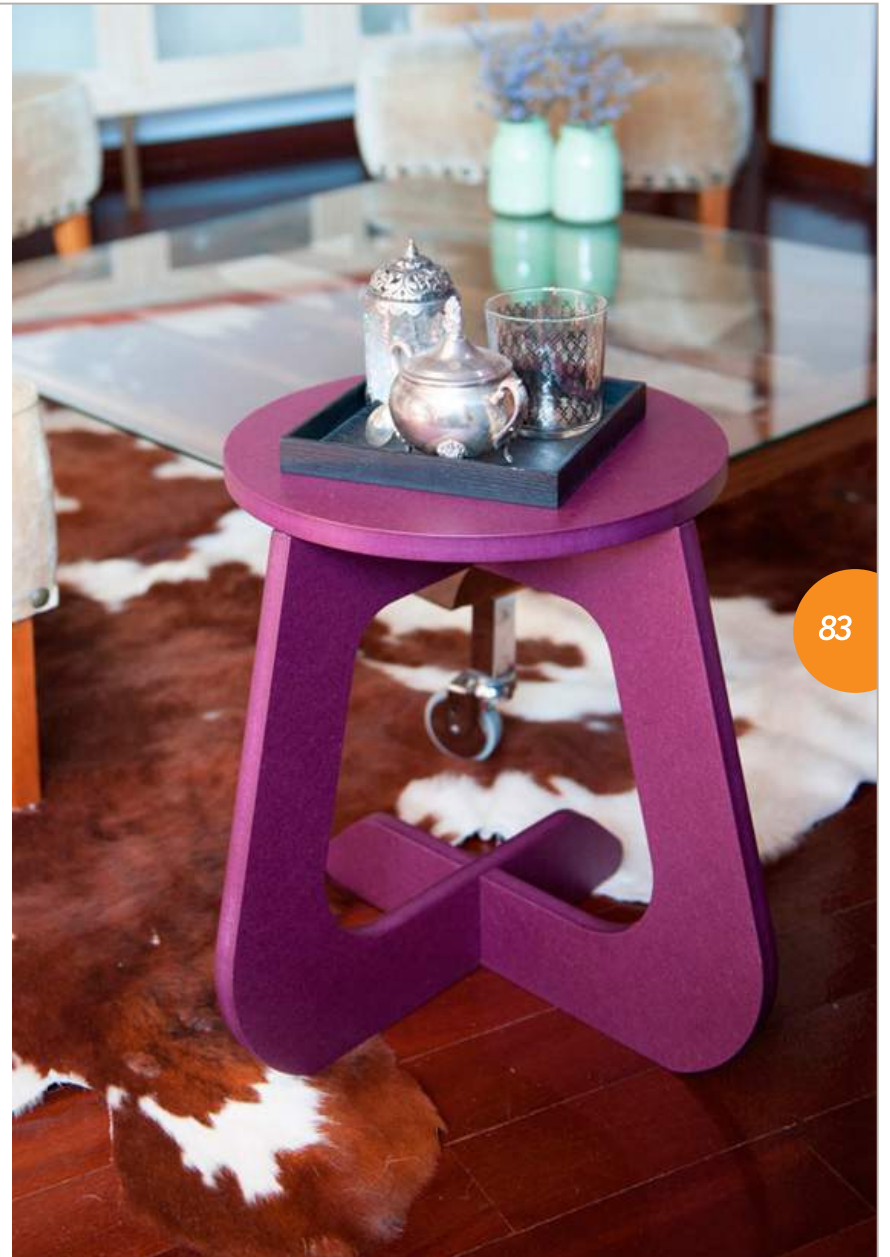

19 mm thick Valchromat.
Resistance tested to 100 kg.

DIMENSIONS

Seat width 36 cm.
Height 46 cm.

PACKING

Width 45 cm / Height 6 cm / Length 45 cm /
Weight / 4,0 kg.

TABUHOME

TABUHOME

TABUHOME