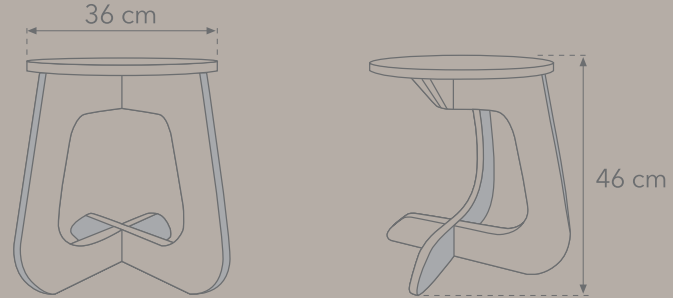

DESIGNER

A. Valladares.

COLOURS

Red, green, blue, purple, orange, yellow, brown, black and grey.

FRAME

19 mm thick Valchromat.
Resistance tested to 100 kg.

DIMENSIONS

Seat width 36 cm.
Height 46 cm.

PACKING

Width 45 cm / Height 6 cm / Length 45 cm /
Weight / 4,0 kg.