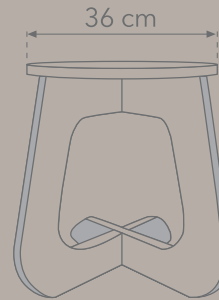

Seat width 36 cm.
Height 46 cm.

PACKING

Width 45 cm / Height 6 cm / Length 45 cm /
Weight / 3,0 kg.

TABUHOME

TABUHOME

DECOTEXT

A PERSONAL TOUCH

At TABUHOME we designed these letters to add a different touch to your space, because we think that any letter can mean something special.