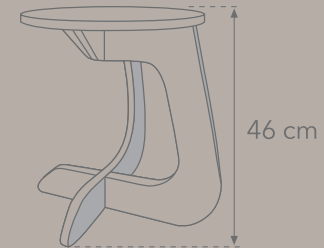

Seat width 36 cm.
Height 46 cm.

PACKING

Width 45 cm / Height 6 cm / Length 45 cm /
Weight / 3,0 kg.

TABUHOME

TABUHOME

DECOTEXT

A PERSONAL TOUCH

At TABUHOME we designed these letters to add a different touch to your space, because we think that any letter can mean something special.