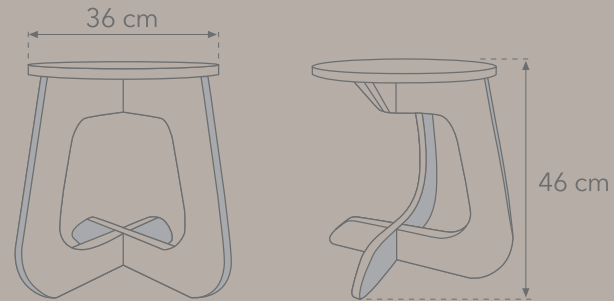

FRAME

19 mm thick Valchromat.
Resistance tested to 100 kg.

DIMENSIONS

Seat width 36 cm.
Height 46 cm.

PACKING

Width 45 cm / Height 6 cm / Length 45 cm /
Weight / 4,0 kg.

TABUHOME

TABUHOME