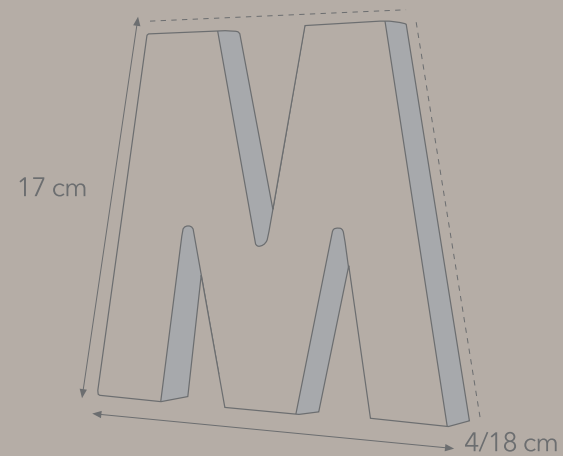

Height 17 cm.

Length 4 to 18 cm (depending on the font).

PACKING

Width 2 cm / Height 18 cm / Length 26,5cm /

Weight < 300 gr.

TABUHOME

TΔBUHOME

DECOBAG