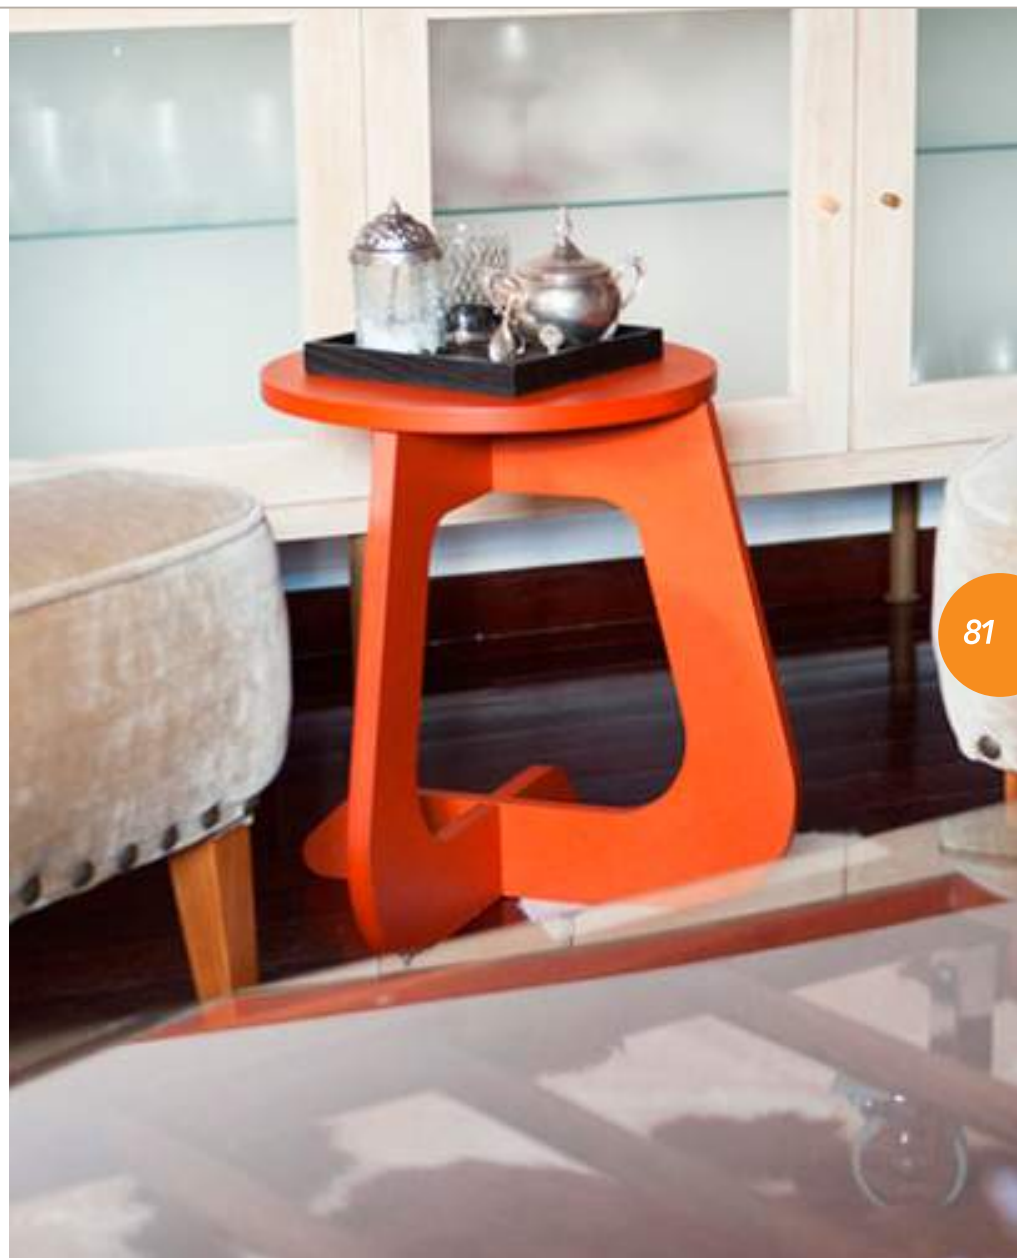

19 mm thick Valchromat.
Resistance tested to 100 kg.

DIMENSIONS

Seat width 36 cm.
Height 46 cm.

PACKING

Width 45 cm / Height 6 cm / Length 45 cm /
Weight / 4,0 kg.

TABUHOME

TABUHOME

TABUHOME